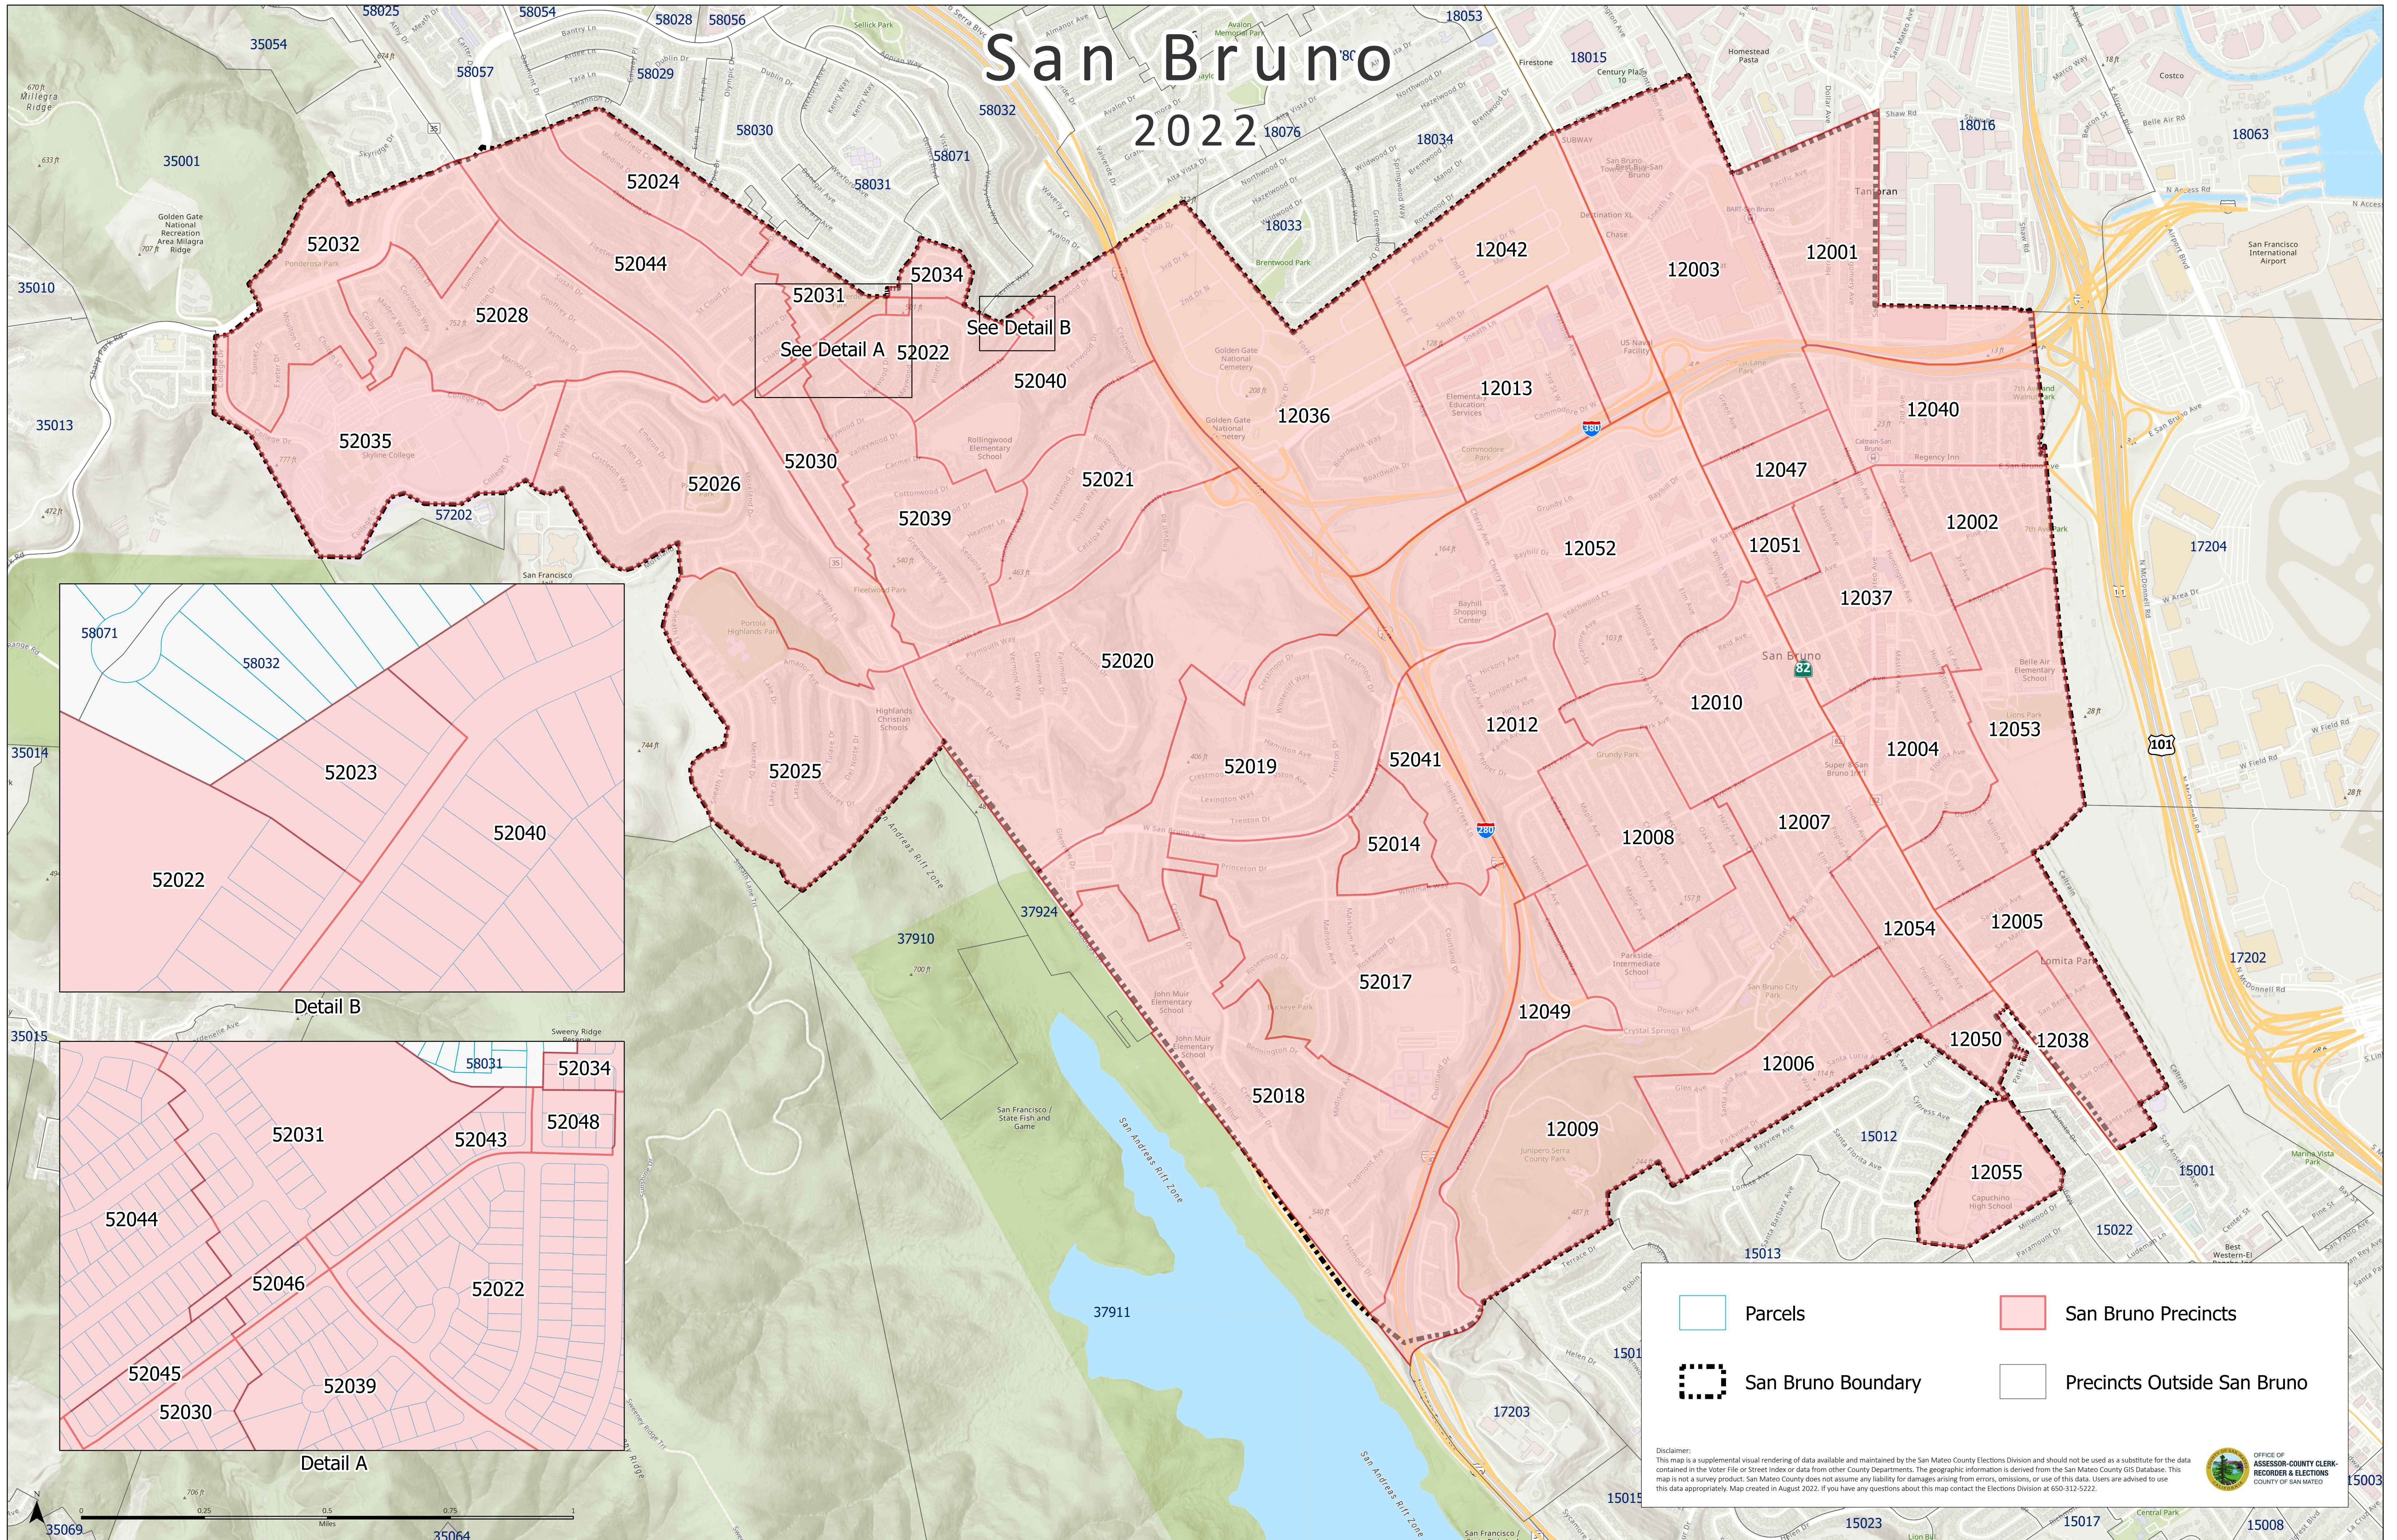

San Bruno

2022

	Parcels		San Bruno Precincts
	San Bruno Boundary		Precincts Outside San Bruno